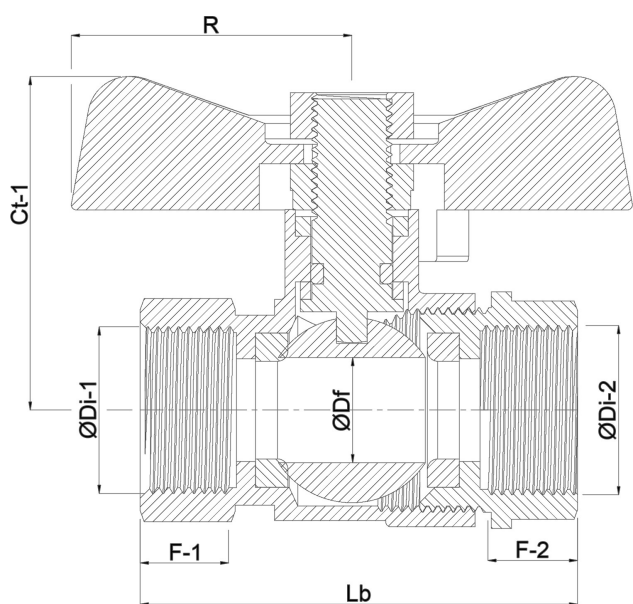

Profec 2-piece ball valve stainless steel 316 3/8" female thread 50bar (0090981)

TECHNICAL SPECIFICATIONS

Material stainless steel 316

Operation butterfly handle

Colour lever blue

Handle material stainless steel

Material seal PTFE

Connection female thread

Pressure 50 bar

Size 3/8"

DIMENSIONS

Ct-1 38 mm

F-1 12.3 mm

F-2 12.3 mm

Lb 49 mm

R 30 mm

ØDf 12.5 mm

ØDi-1 3/8 "

ØDi-2

3/8 "

Last modified date: 22/05/2026

Bosta UK Ltd.
Reflection House
Olding Road
Bury St. Edmunds
Suffolk
IP33 3TA
T +44 (0) 1284 716580
E enquiries@bosta.co.uk
<http://www.bosta.com>