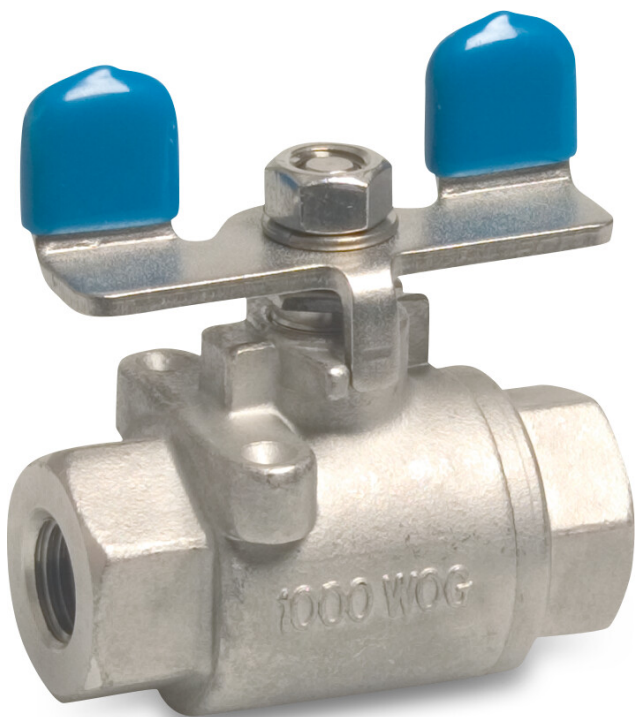

Profec 2-piece ball valve stainless steel 316 3/8" female thread 50bar (0090981)

TECHNICAL SPECIFICATIONS

Material stainless steel 316

Operation butterfly handle

Colour lever blue

Handle material stainless steel

Material seal PTFE

Connection female thread

Pressure 50 bar

Size 3/8"

DIMENSIONS

Ct-1 38 mm

F-1 12.3 mm

F-2 12.3 mm