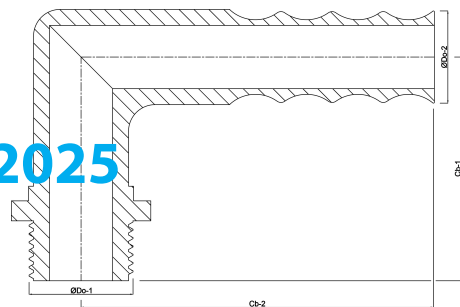

**Hose tail elbow 90° PP 3/4" x 20  
mm male thread x hose tail  
6bar grey (0330255)**

# TECHNICAL SPECIFICATIONS

Colour	grey
Material	PP
Connection	male thread x hose tail
Pressure	6 bar
Max. temp.	80 °C
Size	3/4" x 20 mm

## DIMENSIONS

ØDo-2	20 mm
ØDo-1	3/4 "
Cb-1	64 mm
Cb-2	72 mm
β	90 °

Last modified date: 02/10/2025

Bosta UK Ltd.  
Reflection House  
Olding Road  
Bury St. Edmunds  
Suffolk  
IP33 3TA  
T +44 (0) 1284 716580  
E [enquiries@bosta.co.uk](mailto:enquiries@bosta.co.uk)  
<http://www.bosta.com>