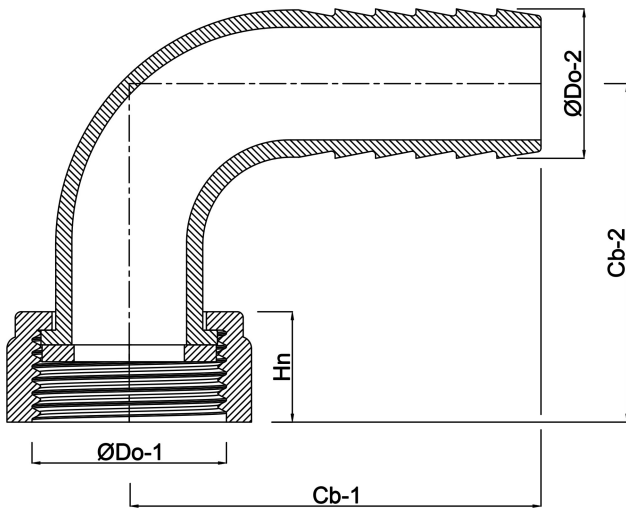

**Hose tail 2/3 union adaptor
elbow 90° brass 3/4" x 20 mm
female threaded nut x hose tail
(0424563)**

TECHNICAL SPECIFICATIONS

Material	brass
Connection	female threaded nut x hose tail
Size	3/4" x 20 mm

DIMENSIONS

Cb-1	50 mm
Cb-2	36 mm
Hn	16.6 mm
ØDi-1	3/4 "
ØDo-2	20 mm
β	90 °

Last modified date: 23/05/2026

Bosta UK Ltd.
Reflection House
Olding Road
Bury St. Edmunds
Suffolk
IP33 3TA
T +44 (0) 1284 716580
E enquiries@bosta.co.uk
<http://www.bosta.com>