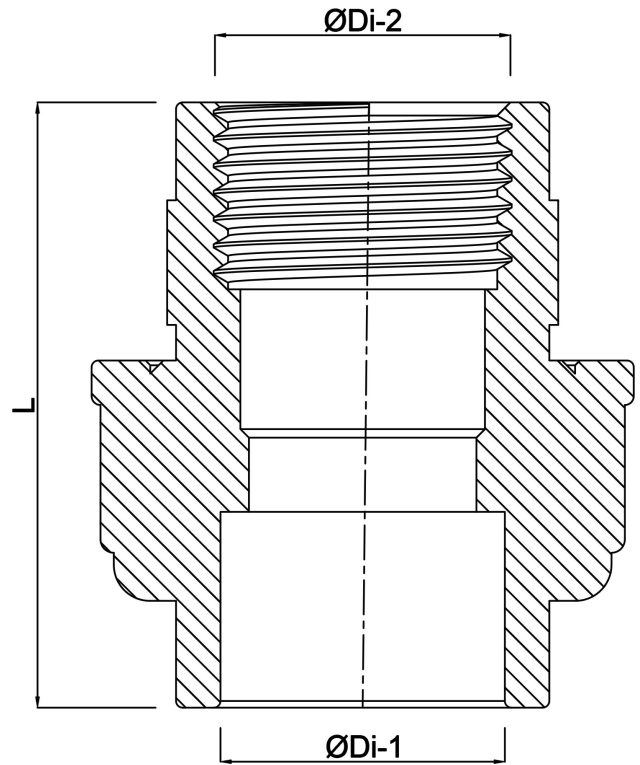

**VDL Union adaptor PVC-U 25
mm x 3/4" glue socket x female
thread 16bar grey type
reinforced (7018216)**

VL Van de Lande

TECHNICAL SPECIFICATIONS

Colour	grey
Type	reinforced
Material	PVC-U
Material seal	EPDM
Connection	glue socket x female thread
Size	25 mm x 3/4"
Pressure	16 bar

DIMENSIONS

F-2	17 mm
L	61 mm
ØDi-1	25 mm
ØDi-2	3/4 "

Last modified date: 25/05/2026

Bosta UK Ltd.
Reflection House
Olding Road
Bury St. Edmunds
Suffolk
IP33 3TA
T +44 (0) 1284 716580
E enquiries@bosta.co.uk
<http://www.bosta.com>