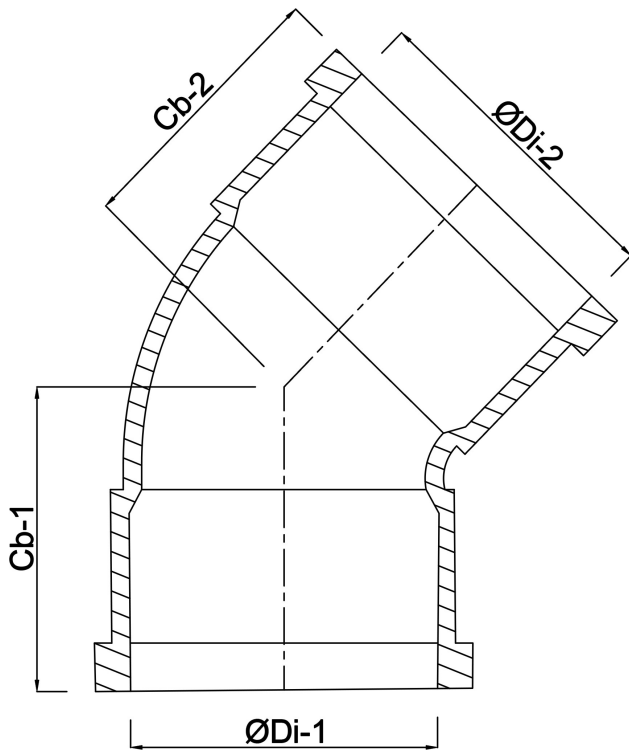

**Profec Long bend 45° PVC-U 63
mm glue socket 16bar grey
type made from tubing
(0110229)**

TECHNICAL SPECIFICATIONS

Colour	grey
Type	made from tubing
Material	PVC-U
Connection	glue socket
Pressure	16 bar
Size	63 mm

DIMENSIONS

Cb-1	110 mm
Cb-2	110 mm
Mold	hand formed
ØDi-1	63 mm
ØDi-2	63 mm
β	45 °

Last modified date: 22/05/2026

Bosta UK Ltd.
Reflection House
Olding Road
Bury St. Edmunds
Suffolk
IP33 3TA
T +44 (0) 1284 716580
E enquiries@bosta.co.uk
<http://www.bosta.com>