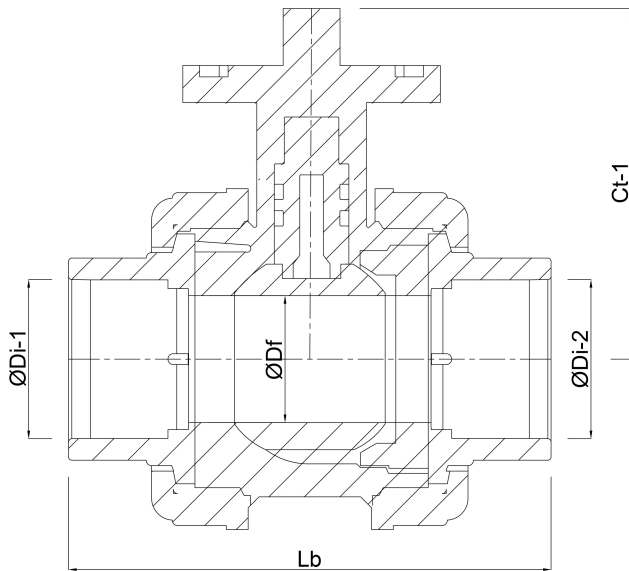

Last modified date: 25/05/2026

Bosta UK Ltd.
Reflection House
Olding Road
Bury St. Edmunds
Suffolk
IP33 3TA
T +44 (0) 1284 716580
E enquiries@bosta.co.uk
<http://www.bosta.com>