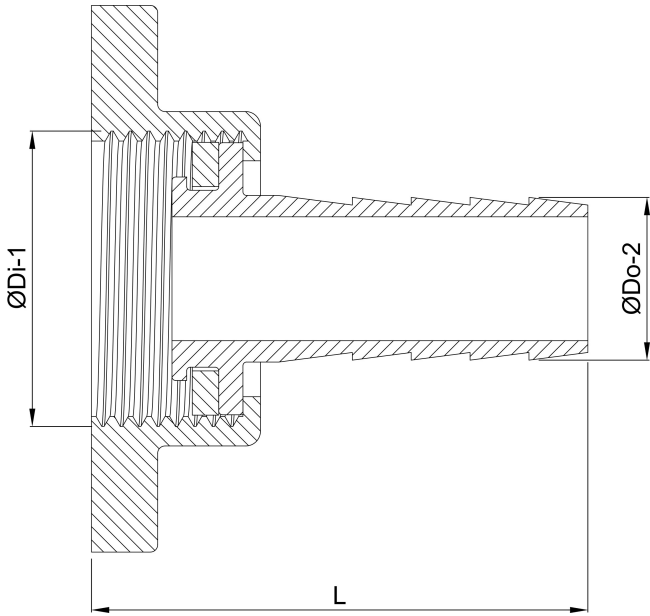

**Profec Hose tail 2/3 union
adaptor brass 1/2" x 13 mm
female threaded nut x hose tail
type flat seal (0423311)**

TECHNICAL SPECIFICATIONS

Type	flat seal
Material	brass
Connection	female threaded nut x hose tail
Max. temp.	120 °C
Size	1/2" x 13 mm
Max. temperature	120 °C

DIMENSIONS

L	31.6 mm
Lb	36 mm
ØDi-1	1/2 "
ØDo-2	13 mm
F-1	10 mm
P-1	19.5 mm
Dq-2	11.6 mm
Nq-2	4
Lq-2	19.5 mm

Last modified date: 02/10/2025

Bosta UK Ltd.
Reflection House
Olding Road
Bury St. Edmunds
Suffolk
IP33 3TA
T +44 (0) 1284 716580
E enquiries@bosta.co.uk
<http://www.bosta.com>