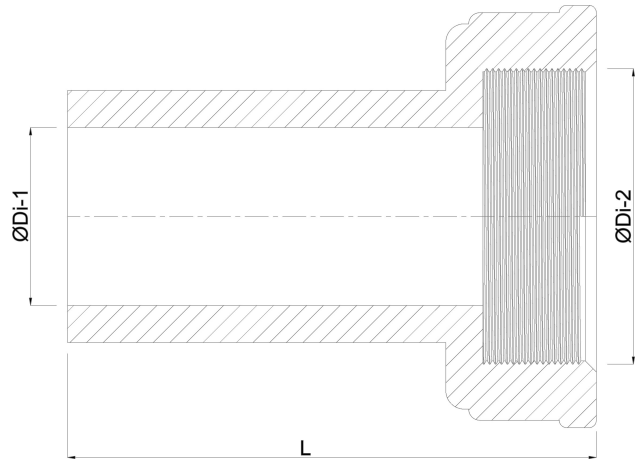

**VDL 2/3 union coupler PVC-U
63 mm x 2 1/2" glue socket x
female threaded nut 10bar
grey (0110038)**

V-L Van de Lande

TECHNICAL SPECIFICATIONS

Colour	grey
Material	PVC-U
Material seal	EPDM
Connection	glue socket x female threaded nut
Size	63 mm x 2 1/2"
Length	90 mm
Pressure	10 bar

DIMENSIONS

Hi-1	47 mm
L	97 mm
Mold	hand formed
ØDi-1	63 mm
ØDi-2	2 "

Last modified date: 22/05/2026

Bosta UK Ltd.
Reflection House
Olding Road
Bury St. Edmunds
Suffolk
IP33 3TA
T +44 (0) 1284 716580
E enquiries@bosta.co.uk
<http://www.bosta.com>