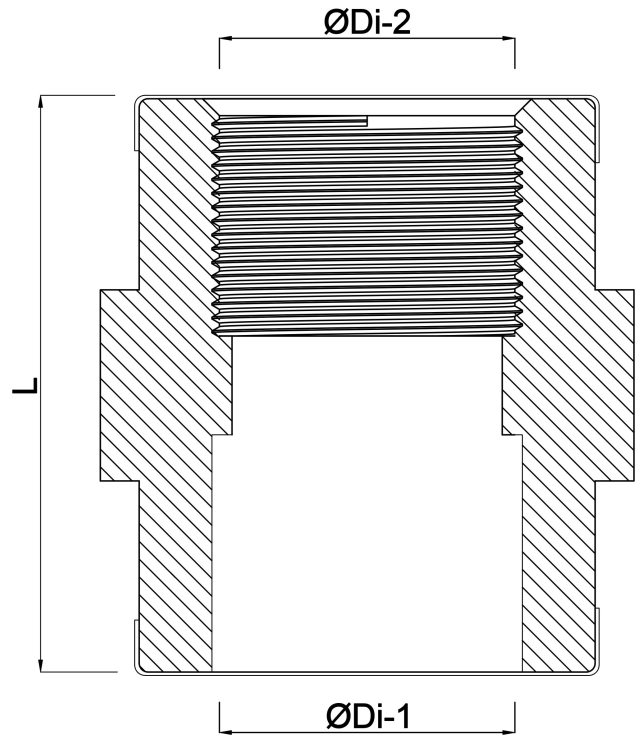

**VDL Adaptor socket PVC-U 40
mm x 3/4" glue socket x female
thread 16bar grey with
stainless steel ring type
reinforced (7018159)**

V-L Van de Lande

TECHNICAL SPECIFICATIONS

Colour	grey
Type	reinforced
Material	PVC-U
Feature	with stainless steel ring
Connection	glue socket x female thread
Size	40 mm x 3/4"
Pressure	16 bar

DIMENSIONS

F-1	16 mm
F-2	16 mm
L	48 mm
ØDi-1	40 mm
ØDi-2	3/4 "

Last modified date: 25/05/2026

Bosta UK Ltd.
Reflection House
Olding Road
Bury St. Edmunds
Suffolk
IP33 3TA
T +44 (0) 1284 716580
E enquiries@bosta.co.uk
<http://www.bosta.com>