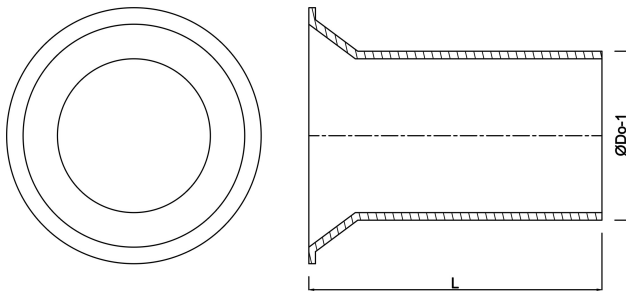

TECHNICAL SPECIFICATIONS

Type made from tubing

Material PVC

Connection glue spigot

Size 140 mm

DIMENSIONS

L 210 mm

ØDo-1 140 mm

Last modified date: 25/05/2026

Bosta UK Ltd.
Reflection House
Olding Road
Bury St. Edmunds
Suffolk
IP33 3TA
T +44 (0) 1284 716580