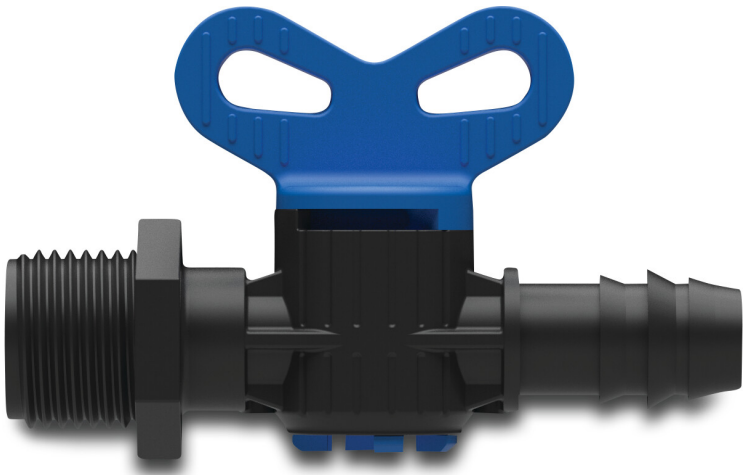

**Plug valve PP 25 mm x 3/4"**  
**barbed x male thread 6bar**  
**black (7038123)**

# TECHNICAL SPECIFICATIONS

Colour	black
Material	PP
Operation	lever
Material housing	PP
Connection	barbed x male thread
Pressure	6 bar
Size	25 mm x 3/4"