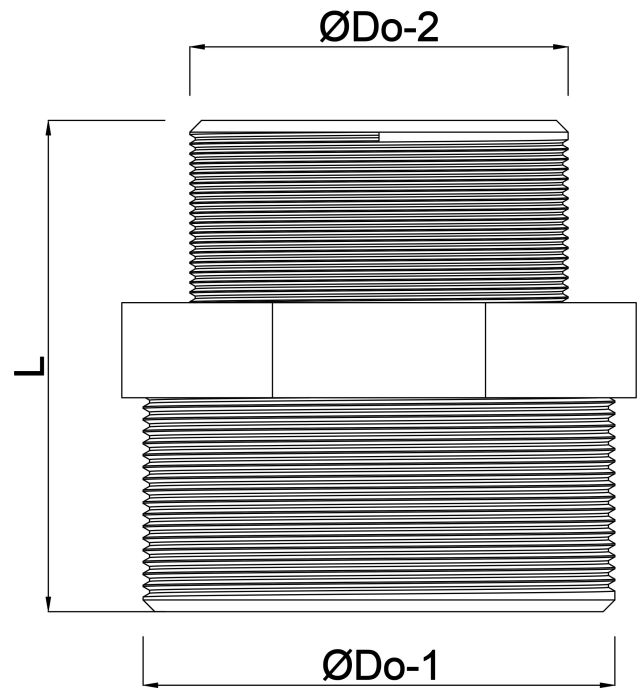

**Profec Reducing nipple
hexagonal PVC-U 2" x 1 1/2"
male thread 10bar grey
(0100183)**

TECHNICAL SPECIFICATIONS

Colour grey

Material PVC-U

Connection male thread

Pressure 10 bar

Size 2" x 1 1/2"

DIMENSIONS

F-1 26 mm

F-2 23 mm

K-1 65 mm

L 72 mm

ØDo-1 2"

ØDo-2 1 1/2"

Last modified date: 26/05/2026

Bosta UK Ltd.
Reflection House
Olding Road
Bury St. Edmunds
Suffolk
IP33 3TA
T +44 (0) 1284 716580
E enquiries@bosta.co.uk
<http://www.bosta.com>