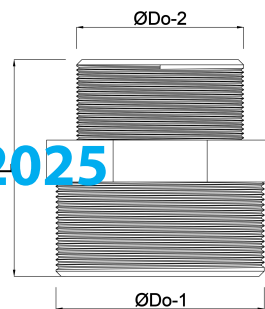

**Profec Reducing nipple
hexagonal PVC-U 2" x 1 1/2"
male thread 10bar grey
(0100183)**

TECHNICAL SPECIFICATIONS

Colour	grey
Material	PVC-U
Connection	male thread
Pressure	10 bar
Size	2" x 1 1/2"

DIMENSIONS

L	72 mm
ØDo-1	2 "
ØDo-2	1 1/2 "
F-1	26 mm
F-2	23 mm
K-1	65 mm

Last modified date: 06/10/2025

Bosta UK Ltd.
Reflection House
Olding Road
Bury St. Edmunds
Suffolk
IP33 3TA
T +44 (0) 1284 716580
E enquiries@bosta.co.uk
<http://www.bosta.com>