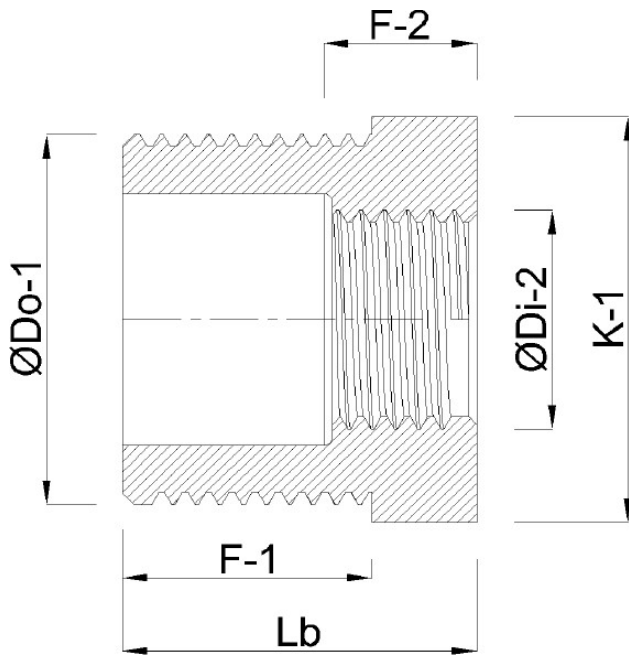

**Profec Nr. 241 Reducer bush
stainless steel 316 1/4" x 1/8"
male thread x female thread
16bar (0080080)**

TECHNICAL SPECIFICATIONS

Material	stainless steel 316
Connection	male thread x female thread
Fitting nr.	Nr. 241
Pressure	16 bar
Max. temp.	100 °C
Size	1/4" x 1/8"

DIMENSIONS

F-1	11 mm
F-2	4 mm
K-1	15 mm
Lb	15 mm
ØDi-2	1/8 "
ØDo-1	1/4 "

Last modified date: 22/06/2026

Bosta UK Ltd.
Reflection House
Olding Road
Bury St. Edmunds
Suffolk
IP33 3TA
T +44 (0) 1284 716580
E enquiries@bosta.co.uk
<http://www.bosta.com>