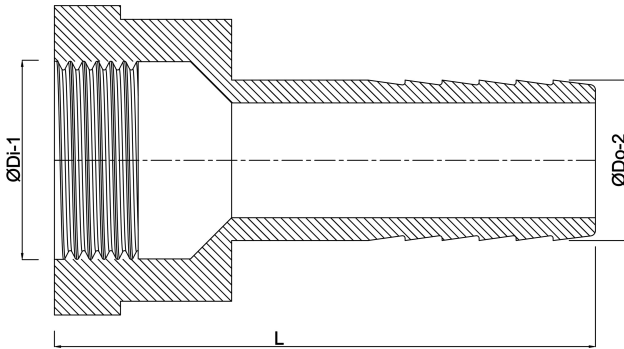

**Profec Hose tail 2/3 union
adaptor PVC-U 1 1/2" x 40 mm
female threaded nut x hose tail
10bar grey (0100499)**

TECHNICAL SPECIFICATIONS

Colour	grey
Material	PVC-U
Material seal	EPDM
Connection	female threaded nut x hose tail
Pressure	10 bar
Size	1 1/2" x 40 mm

DIMENSIONS

F-1	10 mm
L	52 mm
L	73 mm
Lq-2	52 mm
ØDi-1	1 1/2 "
ØDo-2	40 mm

Last modified date: 23/05/2026

Bosta UK Ltd.
Reflection House
Olding Road
Bury St. Edmunds
Suffolk
IP33 3TA
T +44 (0) 1284 716580
E enquiries@bosta.co.uk
<http://www.bosta.com>