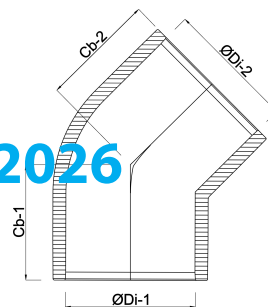

**VDL Elbow 45° PVC-U 20 mm
glue socket 16bar grey KIWA
(7002605)**

V-L Van de Lande

TECHNICAL SPECIFICATIONS

Colour	grey
Material	PVC-U
Approval	KIWA
Connection	glue socket
Pressure	16 bar
Size	20 mm

DIMENSIONS

Cb-1	21 mm
Cb-2	21 mm
ØDi-1	20 mm
ØDi-2	20 mm
β	45 °

Last modified date: 14/03/2026

Bosta UK Ltd.
Reflection House
Olding Road
Bury St. Edmunds
Suffolk
IP33 3TA
T +44 (0) 1284 716580
E enquiries@bosta.co.uk
<http://www.bosta.com>