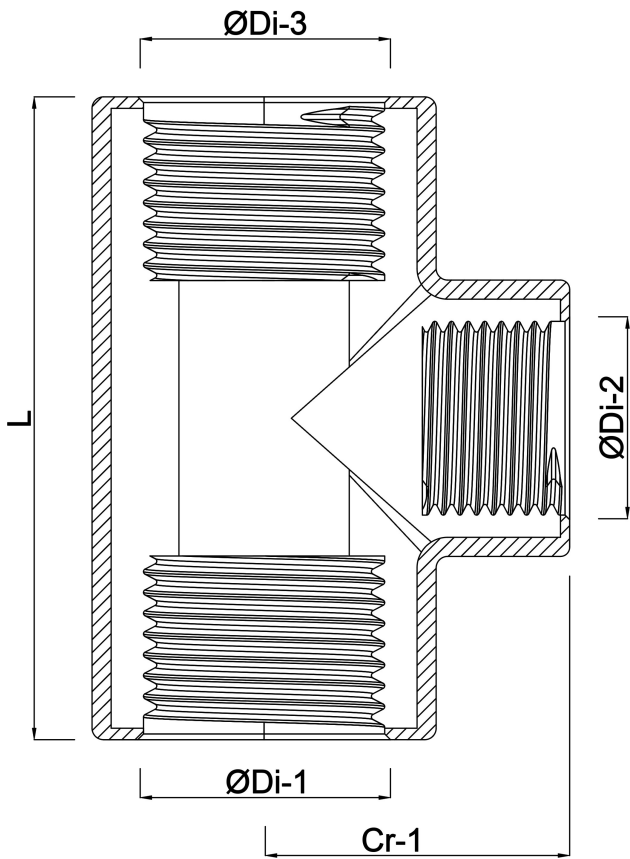

**Profec Nr. 130 T-piece 90°
stainless steel 316 3/4" female
thread 16bar (0080039)**

TECHNICAL SPECIFICATIONS

Material stainless steel 316

Connection female thread

Fitting nr. Nr. 130

Pressure 16 bar

Max. temp. 100 °C

Size 3/4"

DIMENSIONS

Cr-1 32 mm

L 60 mm

ØDi-1 3/4 "

ØDi-2 3/4 "

ØDi-3 3/4 "

β 90 °