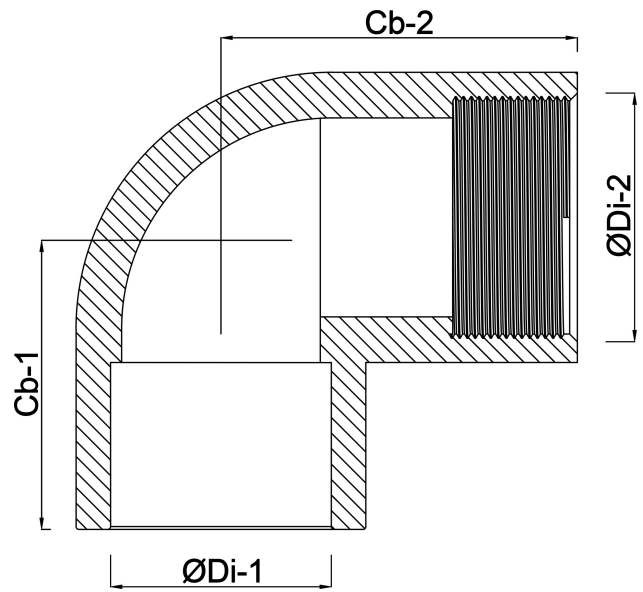

Profec Adaptor elbow 90° PVC-U 32 mm x 1" glue socket x female thread 10bar grey
(0110162)

TECHNICAL SPECIFICATIONS

Colour	grey
Material	PVC-U
Connection	glue socket x female thread
Pressure	10 bar
Size	32 mm x 1"

DIMENSIONS

Cb-1	38 mm
Cb-2	38 mm
ØDi-1	1 "
ØDi-2	32 mm

Last modified date: 22/05/2026

Bosta UK Ltd.
Reflection House
Olding Road
Bury St. Edmunds
Suffolk
IP33 3TA
T +44 (0) 1284 716580
E enquiries@bosta.co.uk
<http://www.bosta.com>