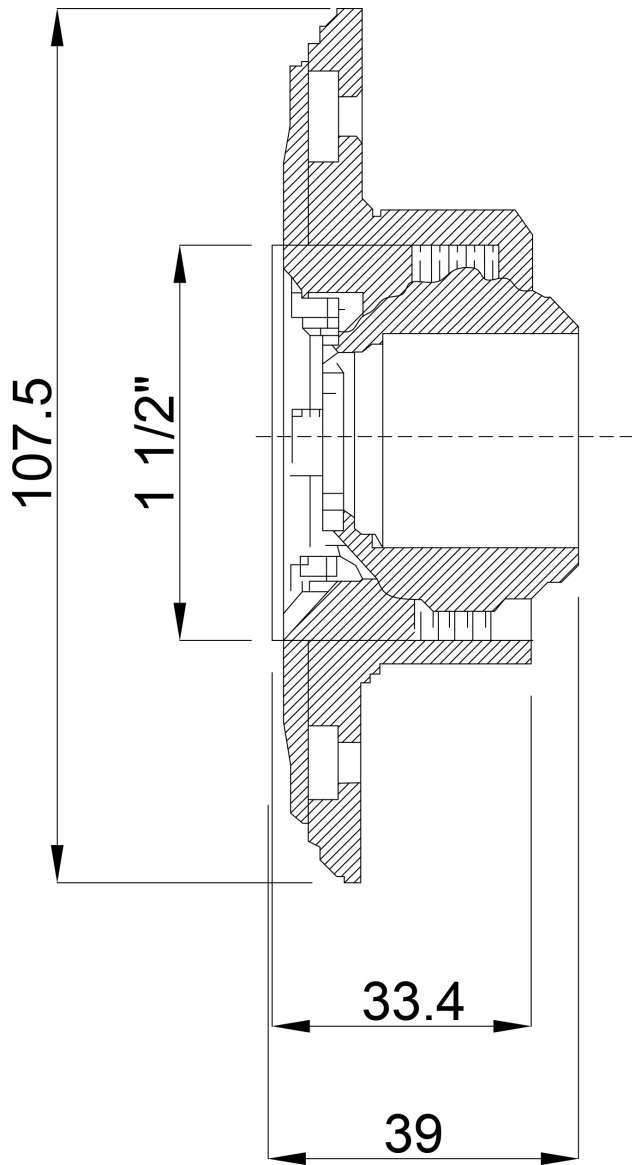

**Ocean Inlet fitting ABS 1 1/2"
male thread grey stainless
steel inserts A4 type M5 with ss
M5 thread (7030346)**

ocean.

TECHNICAL SPECIFICATIONS

Colour grey

Type M5

Material ABS/stainless steel

Suitable for liner pools

Model stainless steel inserts A4

Connection male thread

Size 1 1/2"

Type with ss M5 thread

Length 39 mm

DIMENSIONS

H 107.5 mm

Last modified date: 26/05/2026