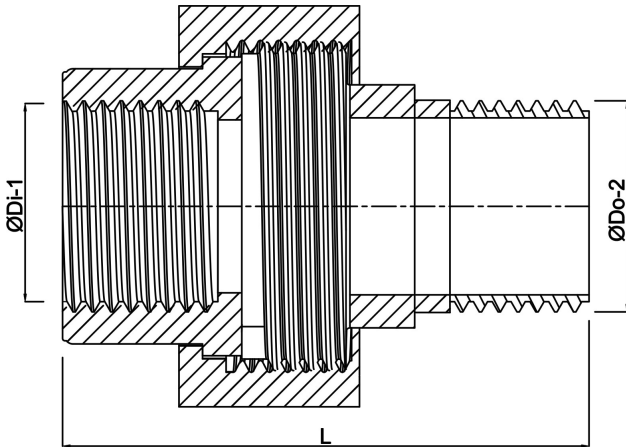

**Profec Nr. 331 Union coupler  
stainless steel 316 1/4" female  
thread x male thread 10bar  
type flat (0080699)**

# TECHNICAL SPECIFICATIONS

Type	flat
Material	stainless steel 316
Material seal	teflon
Connection	female thread x male thread
Fitting nr.	Nr. 331
Pressure	10 bar
Size	1/4"
Length	42 mm
Outer ø	26,5 mm

# DIMENSIONS

Kn	104.5 mm
L	98 mm
ØDi-1	1/4 "
ØDo-2	1/4 "

**Last modified date: 22/05/2026**

Bosta UK Ltd.  
Reflection House  
Olding Road  
Bury St. Edmunds  
Suffolk  
IP33 3TA  
T +44 (0) 1284 716580  
E [enquiries@bosta.co.uk](mailto:enquiries@bosta.co.uk)  
<http://www.bosta.com>