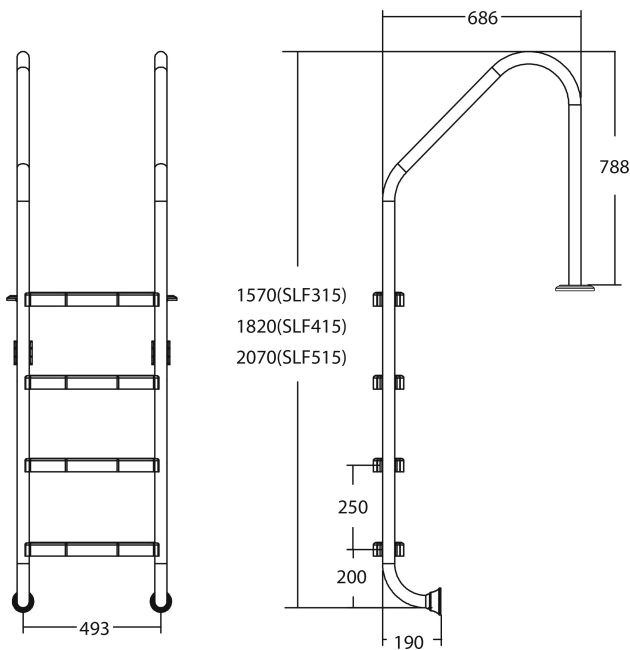

Flotide Pool steps stainless steel 304 type flange wide model 3 steps (7026926)

FLOTIDE

TECHNICAL SPECIFICATIONS

Type flange wide model

Material stainless steel 304

Number of Steps 3

PRODUCT INFORMATION

Flotide pool ladder (wide model) is attached 496 mm behind the pool edge. All ladders include an anti-slip pad.