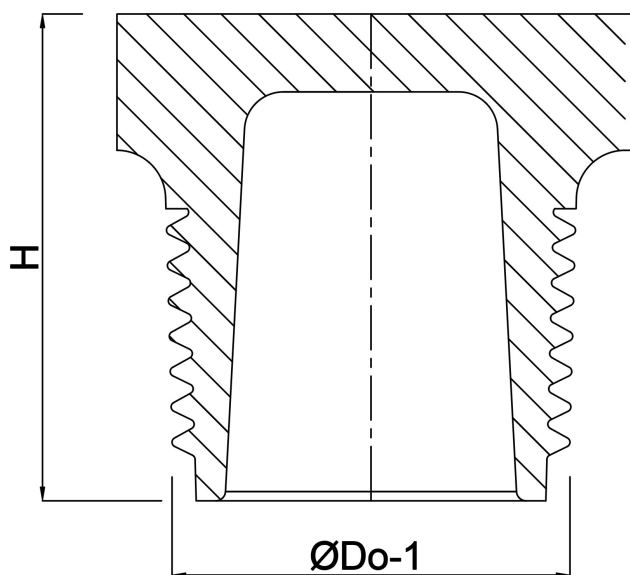

Plug PP 1/2" male thread 10bar beige (0330429)

TECHNICAL SPECIFICATIONS

Colour beige

Material PP

Connection male thread

Pressure 10 bar

Size 1/2"

DIMENSIONS

H 25 mm

ØDo-1 1/2 "

Last modified date: 23/05/2026

Bosta UK Ltd.
Reflection House
Olding Road
Bury St. Edmunds
Suffolk
IP33 3TA
T +44 (0) 1284 716580
E enquiries@bosta.co.uk
<http://www.bosta.com>