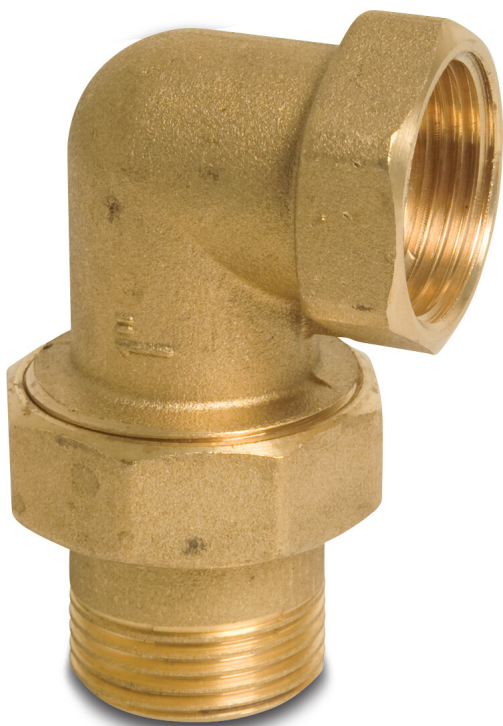

**Profec Nr. 956 Union elbow 90°  
brass 1" female thread x male  
thread 40bar type conical  
(0710433)**

# TECHNICAL SPECIFICATIONS

Type	conical
Material	brass
Connection	female thread x male thread
Fitting nr.	Nr. 956
Size	1"
Pressure	40 bar

## DIMENSIONS

Cb-1	31 mm
Cr-1	68 mm
ØDi-1	1 "
ØDo-1	1 "
β	90 °

**Last modified date: 24/05/2026**

Bosta UK Ltd.  
Reflection House  
Olding Road  
Bury St. Edmunds  
Suffolk  
IP33 3TA  
T +44 (0) 1284 716580  
E [enquiries@bosta.co.uk](mailto:enquiries@bosta.co.uk)  
<http://www.bosta.com>