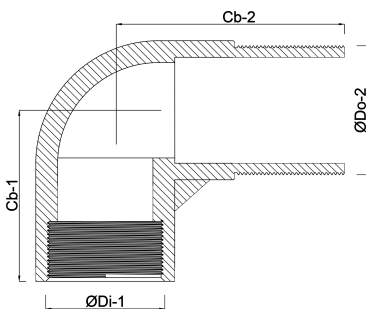

**Profec Nr. 92 Elbow 90°  
stainless steel 316 1/4" female  
thread x male thread 16bar  
(0080016)**

# TECHNICAL SPECIFICATIONS

Material	stainless steel 316
Connection	female thread x male thread
Fitting nr.	Nr. 92
Pressure	16 bar
Max. temp.	100 °C
Size	1/4"

## DIMENSIONS

Cb-1	20 mm
Cb-2	30 mm
ØDi-1	1/4 "
ØDo-2	1/4 "
β	90 °

**Last modified date: 13/03/2026**

Bosta UK Ltd.  
Reflection House  
Olding Road  
Bury St. Edmunds  
Suffolk  
IP33 3TA  
T +44 (0) 1284 716580  
E [enquiries@bosta.co.uk](mailto:enquiries@bosta.co.uk)  
<http://www.bosta.com>