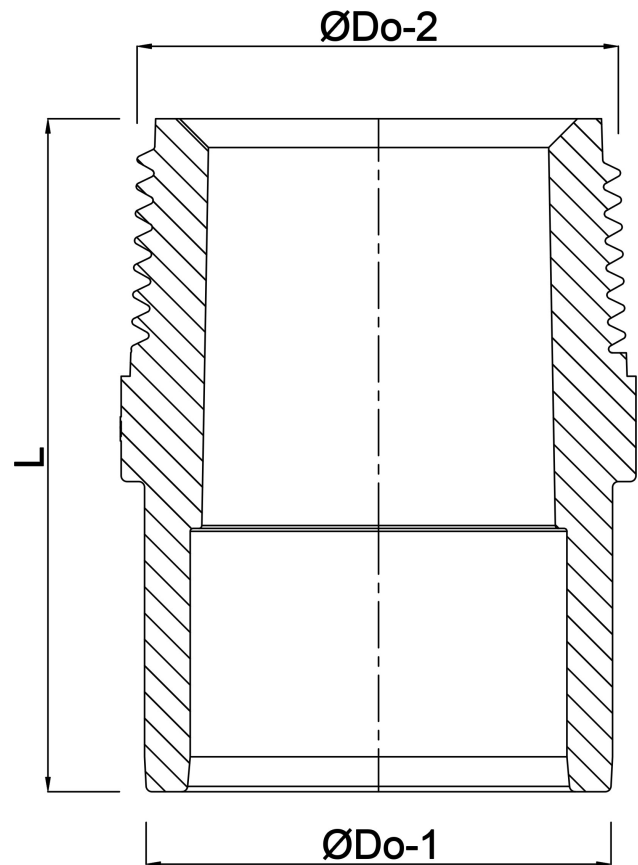

**Profec Adaptor bush PVC-U  
1/2" x 1/2" imperial glue socket  
x male thread 10bar grey  
(0169770)**

# TECHNICAL SPECIFICATIONS

Colour	grey
Material	PVC-U
Connection	imperial glue socket x male thread
Pressure	10 bar
Size	1/2" x 1/2"
Length	37 mm
Weight	0.011 kg
Spanner	28

# DIMENSIONS

K-1	28 mm
L	37 mm
ØDi-1	1/2 "
ØDo-2	1/2 "

**Last modified date: 23/05/2026**

Bosta UK Ltd.  
Reflection House  
Olding Road  
Bury St. Edmunds  
Suffolk  
IP33 3TA  
T +44 (0) 1284 716580  
E [enquiries@bosta.co.uk](mailto:enquiries@bosta.co.uk)  
<http://www.bosta.com>