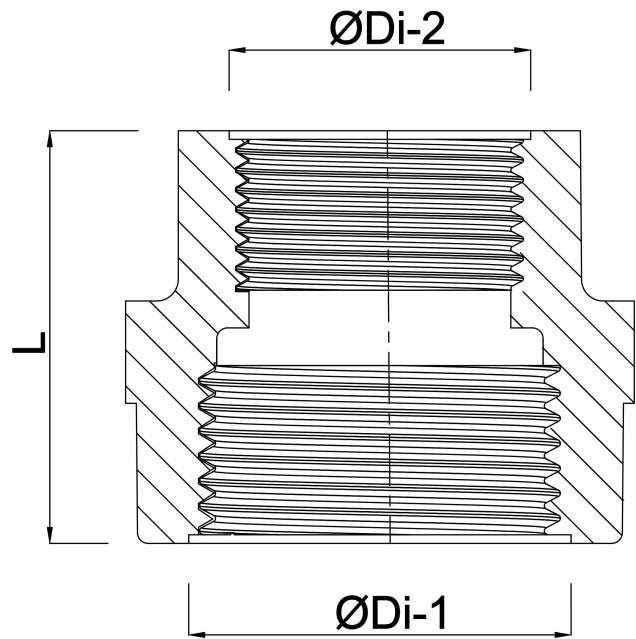

**Reducer socket PP 1" x 3/4"
female thread 10bar grey
(0330139)**

TECHNICAL SPECIFICATIONS

Colour	grey
Material	PP
Connection	female thread
Pressure	10 bar
Max. temp.	80 °C
Size	1" x 3/4"

DIMENSIONS

F-1	22 mm
F-2	21 mm
L	46 mm
ØDi-1	1 "
ØDi-2	3/4 "