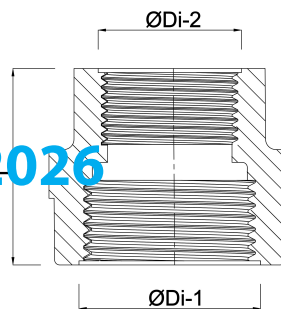

Reducer socket PP 1" x 3/4"
female thread 10bar grey
(0330139)

TECHNICAL SPECIFICATIONS

Colour	grey
Material	PP
Connection	female thread
Pressure	10 bar
Max. temp.	80 °C
Size	1" x 3/4"

DIMENSIONS

F-1	22 mm
F-2	21 mm
L	46 mm
ØDi-1	1 "
ØDi-2	3/4 "