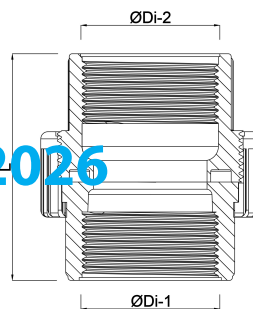

**Profec Union coupler PVC-U**  
**1/2" female thread 10bar grey**  
**(0100111)**

# TECHNICAL SPECIFICATIONS

Colour	grey
Material	PVC-U
Connection	female thread
Pressure	10 bar
Size	1/2"

## DIMENSIONS

Do-n	40 mm
Hi-1	20 mm
L	47 mm
Lb	27 mm
ØDi-1	1/2 "
ØDi-2	1/2 "

Last modified date: 13/03/2026

Bosta UK Ltd.  
Reflection House  
Olding Road  
Bury St. Edmunds  
Suffolk  
IP33 3TA  
T +44 (0) 1284 716580  
E [enquiries@bosta.co.uk](mailto:enquiries@bosta.co.uk)  
<http://www.bosta.com>