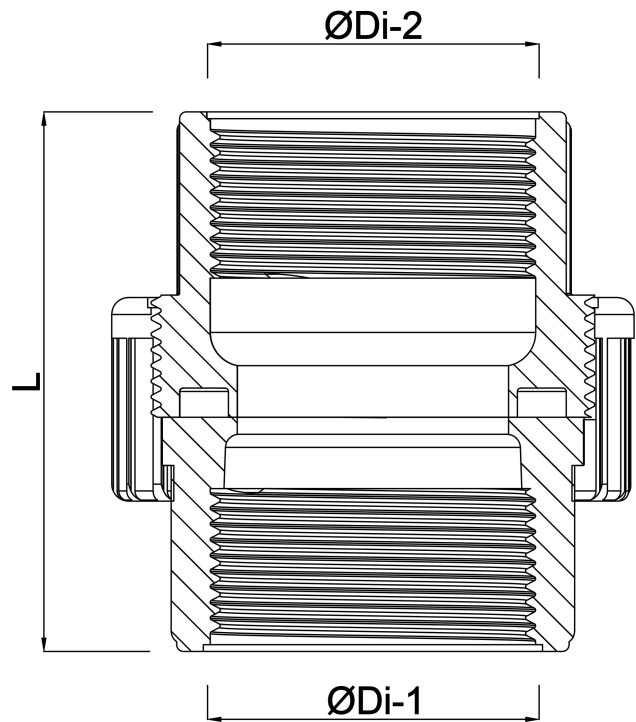

**Profec Union coupler PVC-U**  
**1/2" female thread 10bar grey**  
**(0100111)**

# TECHNICAL SPECIFICATIONS

Colour	grey
Material	PVC-U
Connection	female thread
Pressure	10 bar
Size	1/2"

## DIMENSIONS

Do-n	40 mm
Hi-1	20 mm
L	47 mm
Lb	27 mm
ØDi-1	1/2 "
ØDi-2	1/2 "

**Last modified date: 22/05/2026**

Bosta UK Ltd.  
Reflection House  
Olding Road  
Bury St. Edmunds  
Suffolk  
IP33 3TA  
T +44 (0) 1284 716580  
E [enquiries@bosta.co.uk](mailto:enquiries@bosta.co.uk)  
<http://www.bosta.com>