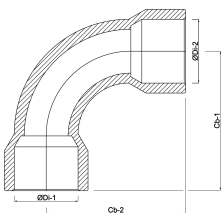

**Profec Long bend 90° PVC-U 90
mm glue socket 10bar grey
type made from tubing
(0110193)**

TECHNICAL SPECIFICATIONS

Colour	grey
Type	made from tubing
Material	PVC-U
Connection	glue socket
Size	90 mm
Pressure	10 bar

DIMENSIONS

Cb-1	215 mm
Cb-2	215 mm
Mold	hand formed
ØDi-1	90 mm
ØDi-2	90 mm
β	90 °

Last modified date: 13/03/2026

Bosta UK Ltd.
Reflection House
Olding Road
Bury St. Edmunds
Suffolk
IP33 3TA
T +44 (0) 1284 716580
E enquiries@bosta.co.uk
<http://www.bosta.com>