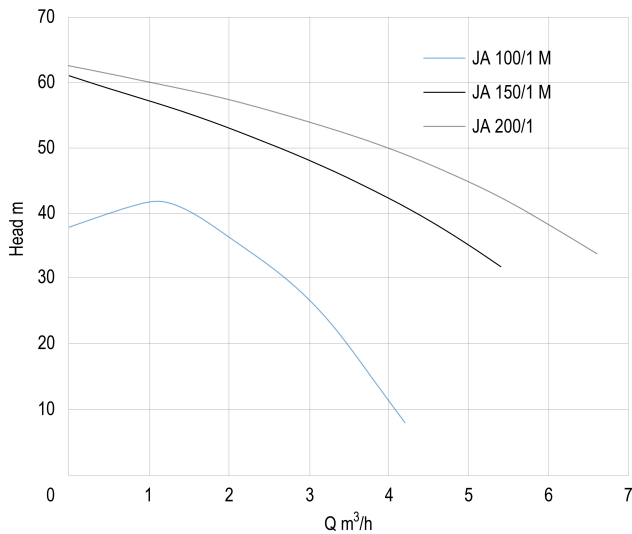

Ampere

7,9 A

Max flow rate

5.4 m³/h

PRODUCT INFORMATION

Composed of tank, pressure switch, flexible hose, pressure gauge, 3- or 5-way coupling, connectors and Foras jet pump.

Ready for assembly and installation by qualified electrician. Type M is supplied with cable and Din plug

Last modified date: 24/05/2026

Bosta UK Ltd.
Reflection House
Olding Road
Bury St. Edmunds
Suffolk
IP33 3TA
T +44 (0) 1284 716580
E enquiries@bosta.co.uk
<http://www.bosta.com>