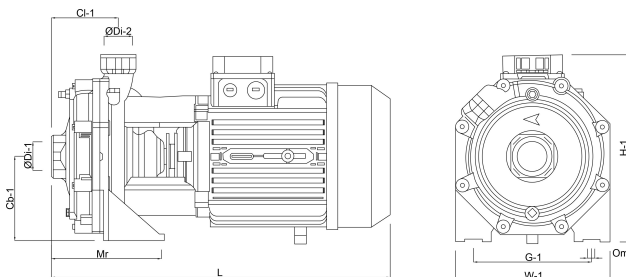

**DAB Centrifugal pump cast
iron 1 1/2" x 1" 6bar
230/400VAC green type K
40/100 T 230/400/50 EUE IE5
(7037866)**

TECHNICAL SPECIFICATIONS

Colour green

Material cast iron

Length 458 mm

Width 174 mm

Power 6.9 kW

Weight 22 kg

Minimum medium temperature -10 °C
(continuous)

Suction 1 1/2 "

DIMENSIONS

Cb-1 108 mm

Cl-1 88 mm

G-1 145 mm

H-1 233 mm

L 387 mm

Mr 179 mm

O 11 mm

W-1 205 mm

ØDi-1 1 1/2 "

ØDi-2 1 "

Last modified date: 27/05/2026

Bosta UK Ltd.
Reflection House
Olding Road
Bury St. Edmunds
Suffolk
IP33 3TA
T +44 (0) 1284 716580
E enquiries@bosta.co.uk
<http://www.bosta.com>