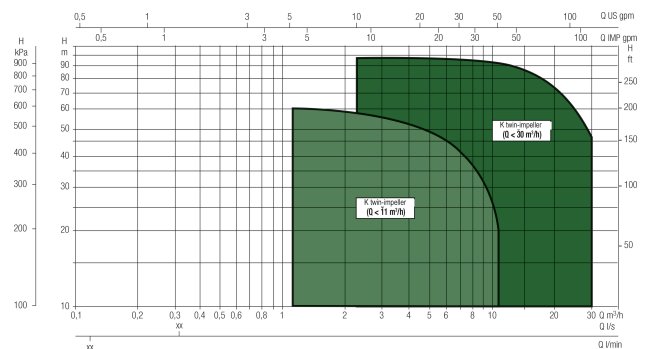

DIMENSIONS

Cb-1 108 mm

Cl-1 88 mm

G-1 145 mm

H-1 233 mm

L 387 mm

Mr 179 mm

O 11 mm

W-1 205 mm

ØDi-1 1 1/2 "

ØDi-2 1 "

Last modified date: 27/05/2026