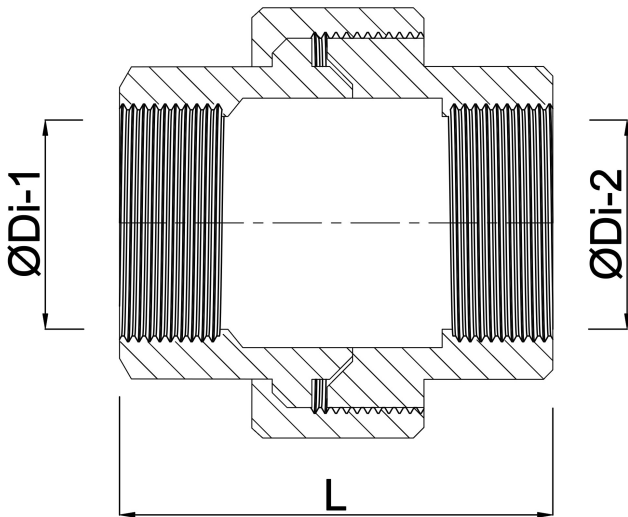

**Profec Nr. 340 Union coupler  
cast iron galvanised 1 1/2"  
female thread 25bar DVGW  
type conical (1034008)**

# TECHNICAL SPECIFICATIONS

Type	conical
Material	cast iron
Surface treatment	galvanised
Approval	DVGW
Connection	female thread
Fitting nr.	Nr. 340
Temperature range	-20°C - 120°C
Pressure	25 bar
Size	1 1/2"
Length	70 mm

## DIMENSIONS

F-1	24 mm
F-2	24 mm
K-1	52 mm
K-2	52 mm
Kn	75 mm

L 68 mm

ØDi-1 1 1/2 "

ØDi-2 1 1/2 "