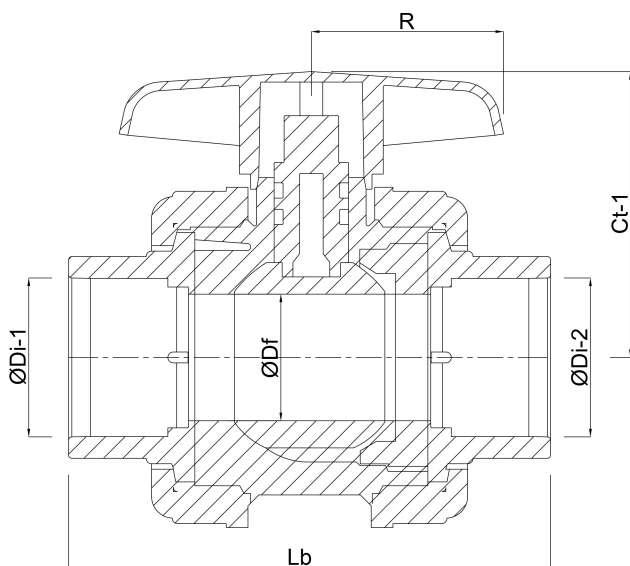

TECHNICAL SPECIFICATIONS

Colour grey

Type S6

Material PVC-U

Operation lever

Colour lever red

Handle material PVC-U

Housing construction 3-part

Material housing PVC-U

Material seal PE/EPDM

Connection glue socket

Temperature range 0°C - 60°C

Pressure 16 bar

Size 63 mm

DIMENSIONS

Ct-1 98 mm

Lb 201 mm

R 75 mm

$\varnothing D_f$ 50 mm

$\varnothing D_{i-1}$ 63 mm

$\varnothing D_{i-2}$ 63 mm

Last modified date: 23/05/2026

Bosta UK Ltd.
Reflection House
Olding Road
Bury St. Edmunds
Suffolk
IP33 3TA
T +44 (0) 1284 716580
E enquiries@bosta.co.uk
<http://www.bosta.com>