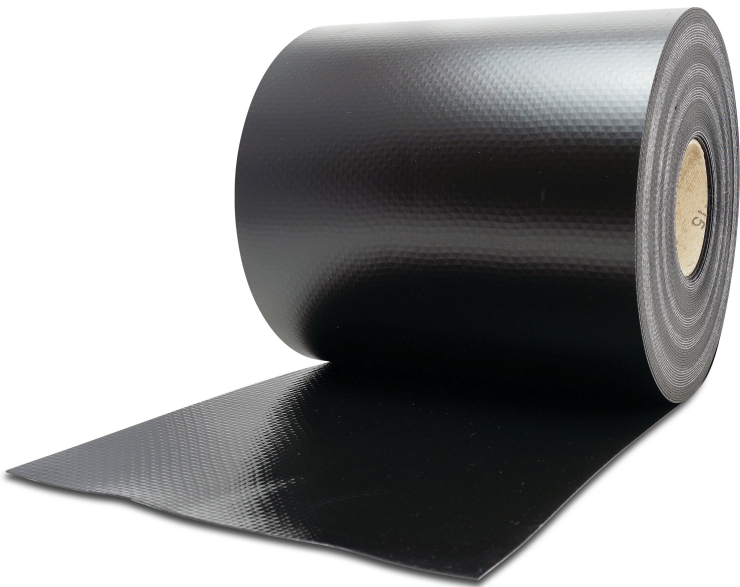

Elbe Marking line 250 mm black 25m (7021332)

ELBE®
POOL SURFACE | MADE IN GERMANY

TECHNICAL SPECIFICATIONS

Colour	black
--------	-------

Length	25 m
--------	------

Size	250 mm
------	--------

Width	250 mm
-------	--------