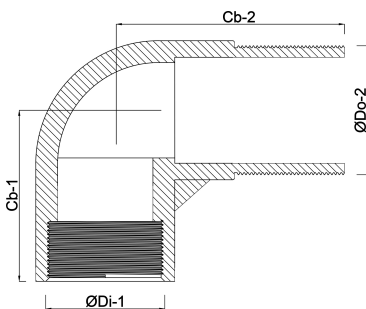

**Profec Nr. 92 Elbow 90°
stainless steel 316 1/8" female
thread x male thread 16bar
(0080015)**

TECHNICAL SPECIFICATIONS

Material	stainless steel 316
Connection	female thread x male thread
Fitting nr.	Nr. 92
Pressure	16 bar
Max. temp.	100 °C
Size	1/8"

DIMENSIONS

ØDi-1	1/8 "
ØDo-2	1/8 "
Cb-1	18 mm
Cb-2	26 mm
β	90 °

Last modified date: 01/10/2025

Bosta UK Ltd.
Reflection House
Olding Road
Bury St. Edmunds
Suffolk
IP33 3TA
T +44 (0) 1284 716580
E enquiries@bosta.co.uk
<http://www.bosta.com>