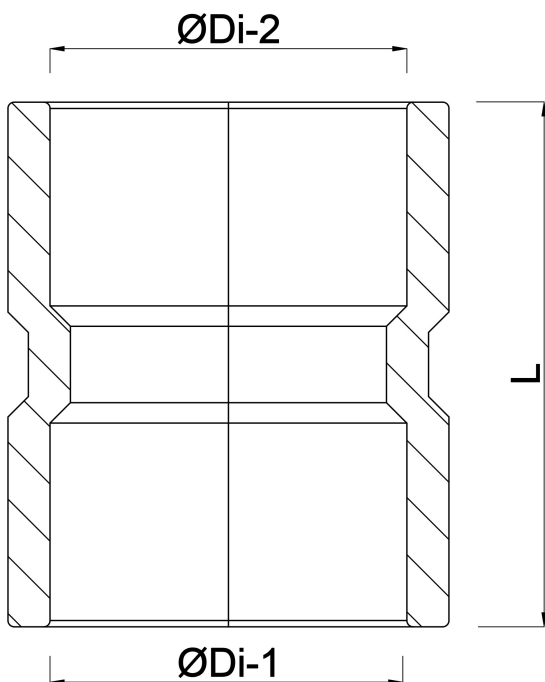

**Drainage socket PVC-U 100
mm glue socket grey KOMO**
(7016154)

TECHNICAL SPECIFICATIONS

Colour grey

Material PVC-U

Connection glue socket

Size 100 mm

DIMENSIONS

L 115 mm

ØDi-1 100 mm

ØDi-2 100 mm

Last modified date: 13/03/2026

Bosta UK Ltd.
Reflection House
Olding Road
Bury St. Edmunds
Suffolk
IP33 3TA
T +44 (0) 1284 716580
E enquiries@bosta.co.uk
<http://www.bosta.com>