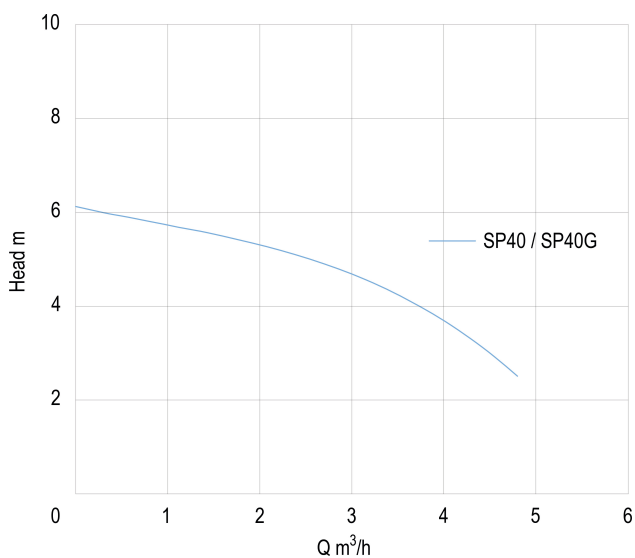

Size 1"

Float included

DIMENSIONS

H-1 250 mm

H-2 230 mm

W-1 150 mm

Last modified date: 24/05/2026

Bosta UK Ltd.
Reflection House
Olding Road
Bury St. Edmunds
Suffolk
IP33 3TA
T +44 (0) 1284 716580