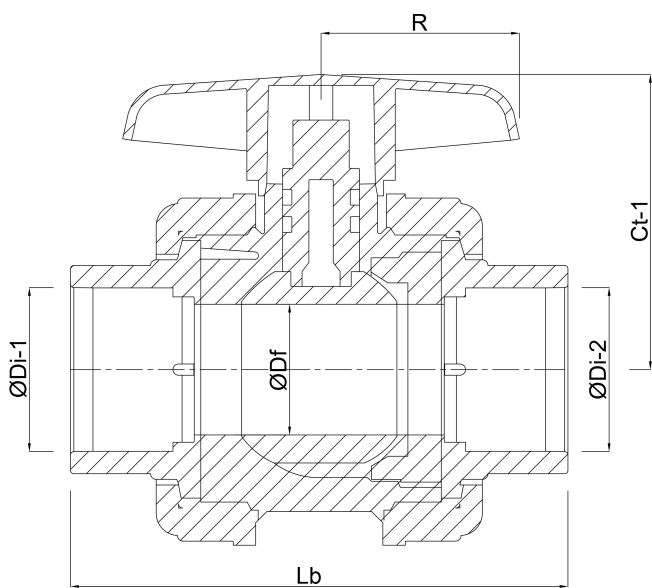

Housing construction 3-part

Material housing PVC-U

Material seal hytrel/EPDM

Connection female thread

Max. temperature 60 °C

Minimum medium temperature 0 °C
(continuous)

Size 3/4"

DN 20

Pressure 16 bar

DIMENSIONS

Ct-1 71 mm

Lb 112 mm

R 54 mm

ØDf 25 mm

ØDi-1 3/4 "

ØDi-2 3/4 "