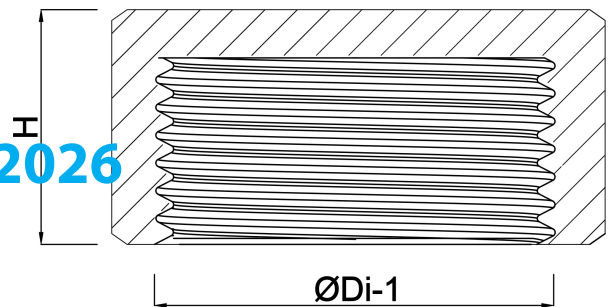

TECHNICAL SPECIFICATIONS

Colour	grey
Material	PP
Connection	female thread
Pressure	10 bar
Max. temp.	80 °C
Size	1/2"

DIMENSIONS

F-1	16 mm
H	21 mm
K-1	28 mm
ØDi-1	1/2 "
ØDo-1	32 mm

Last modified date: 13/03/2026