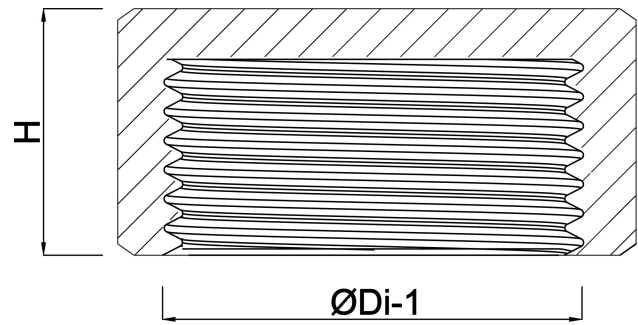

Cap PP 1/2" female thread 10bar grey (0330160)

TECHNICAL SPECIFICATIONS

Colour	grey
Material	PP
Connection	female thread
Pressure	10 bar
Max. temp.	80 °C
Size	1/2"

DIMENSIONS

F-1	16 mm
H	21 mm
K-1	28 mm
ØDi-1	1/2 "
ØDo-1	32 mm