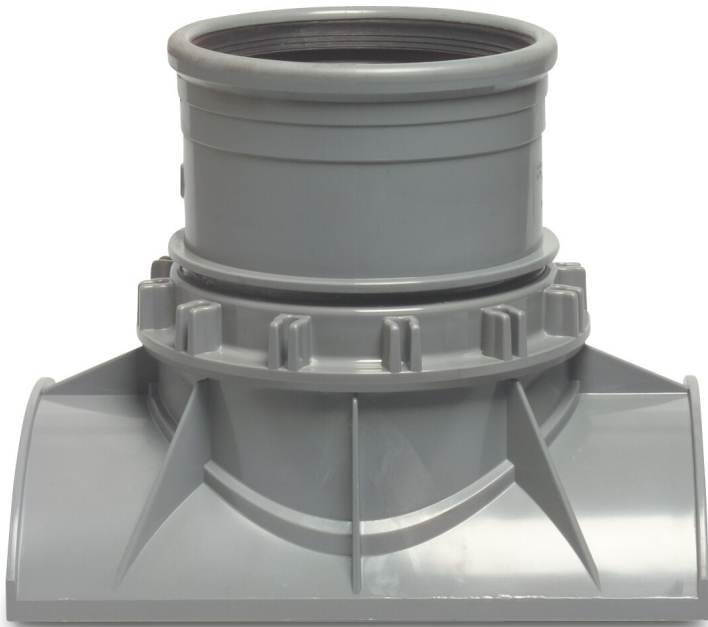

**Drainage glue saddle PVC-U
315 mm x 125 mm SN8 screw
inlet x ring seal grey
KIWA/KOMO (0350272)**

TECHNICAL SPECIFICATIONS

Colour	grey
Material	PVC-U
Approval	KIWA/KOMO
Connection	screw inlet x ring seal
SN	SN8
Size	315 mm x 125 mm