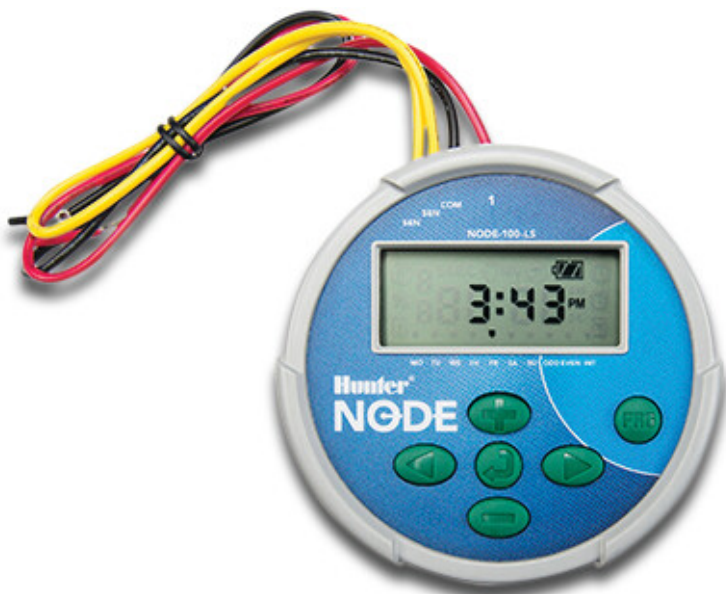

Hunter Irrigation controller 9VDC blue without solenoid type NODE 100-LS 1 station (7032923)

Hunter®

TECHNICAL SPECIFICATIONS

Colour	blue
--------	------

Type	NODE
------	------

Voltage	9VDC
---------	------

Height	64 mm
--------	-------

IP value	IP68
----------	------

Model	without solenoid
-------	------------------

Type	100-LS
------	--------

Number of Stations	1
--------------------	---

PRODUCT INFORMATION

For isolated sites and power-restricted areas, the Hunter NODE is the smart, reliable solution. The NODE mounts to a valve's solenoid quickly and easily, and without screws, drills or additional wires. The unit's solid construction and full waterproof exterior ensure it can handle the harsh environment of any valve box. The NODE is powered by one or two 9V alkaline batteries and provides standard or extended power throughout the season. Along with exceptional reliability, the NODE features an easy-to-program LCD screen, the ability to control a Pump Master Valve, and is faster to program with Hunter's simple wizard with 3 programs and 4 start times per program. The array of programming options and rugged reliability make the NODE a compact, but powerful irrigation controller with the flexibility of battery or solar power.

- 3 flexible programs with 4 start times each and up to 6-hour run times
- Suspend irrigation up to 99 days during the off-season
- Easy Retrieve™ memory backs up the full irrigation schedule if ever changed
- Seasonal adjustment for quicker schedule adjustments without changing run times
- Solar panel provides maintenance-free operation
- Mounts to Hunter solenoids, pipes, flat surfaces, or inside the valve box