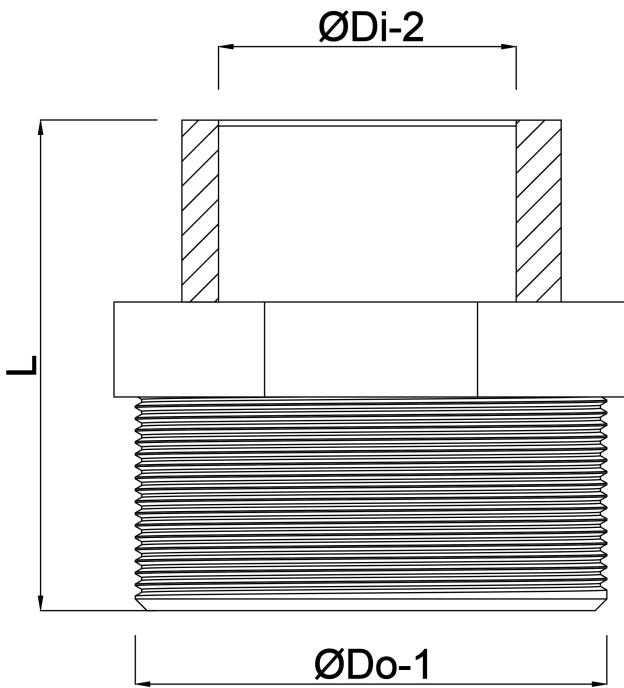

**Profec Reducing nipple PVC-U
1 1/4" x 1" male thread x
female thread 10bar grey with
stainless steel ring type
reinforced (0100325)**

TECHNICAL SPECIFICATIONS

Colour	grey
Type	reinforced
Material	PVC-U
Feature	with stainless steel ring
Connection	male thread x female thread
Pressure	10 bar
Size	1 1/4" x 1"

DIMENSIONS

K-1	46 mm
L	50 mm
ØDi-2	1 "
ØDo-1	1 1/4 "

Last modified date: 22/05/2026

Bosta UK Ltd.
Reflection House
Olding Road
Bury St. Edmunds
Suffolk
IP33 3TA
T +44 (0) 1284 716580
E enquiries@bosta.co.uk
<http://www.bosta.com>