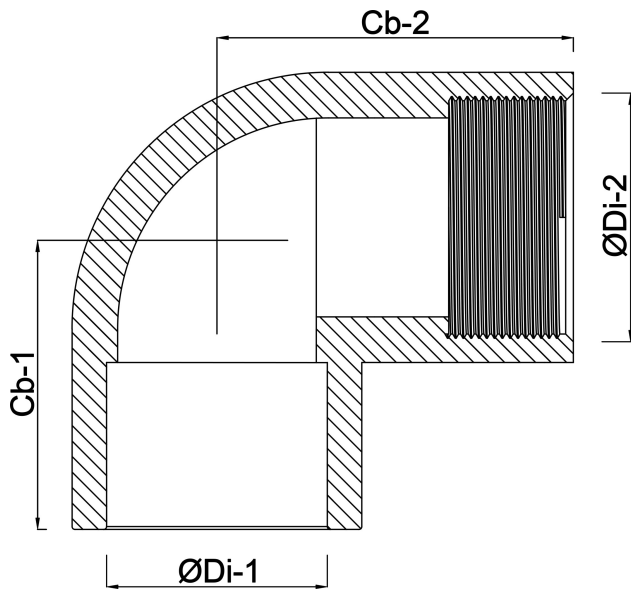

Profec Adaptor elbow 90° PVC-U 20 mm x 1/2" glue socket x female thread 16bar grey with stainless steel ring type reinforced (0110167)

TECHNICAL SPECIFICATIONS

Colour	grey
Type	reinforced
Material	PVC-U
Feature	with stainless steel ring
Connection	glue socket x female thread
Pressure	16 bar
Size	20 mm x 1/2"

DIMENSIONS

Cb-1	27 mm
Cb-2	27 mm
ØDi-1	20 mm
ØDi-2	1/2 "
β	90 °

Last modified date: 22/05/2026

Bosta UK Ltd.
Reflection House
Olding Road
Bury St. Edmunds
Suffolk
IP33 3TA
T +44 (0) 1284 716580
E enquiries@bosta.co.uk
<http://www.bosta.com>