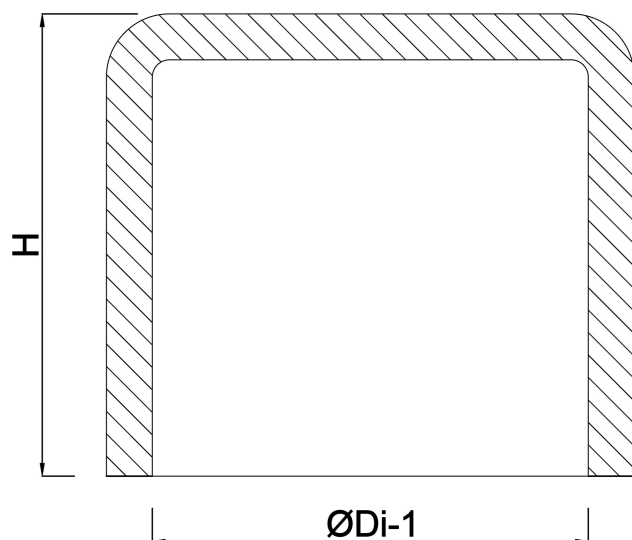

Cap PVC-U 315 mm glue socket 10bar grey (0100398)

TECHNICAL SPECIFICATIONS

Colour grey

Material PVC-U

Connection glue socket

Size 315 mm

Pressure 10 bar

DIMENSIONS

H 233 mm

ØDi-1 315 mm

Last modified date: 27/05/2026

Bosta UK Ltd.
Reflection House
Olding Road
Bury St. Edmunds
Suffolk
IP33 3TA
T +44 (0) 1284 716580
E enquiries@bosta.co.uk
<http://www.bosta.com>