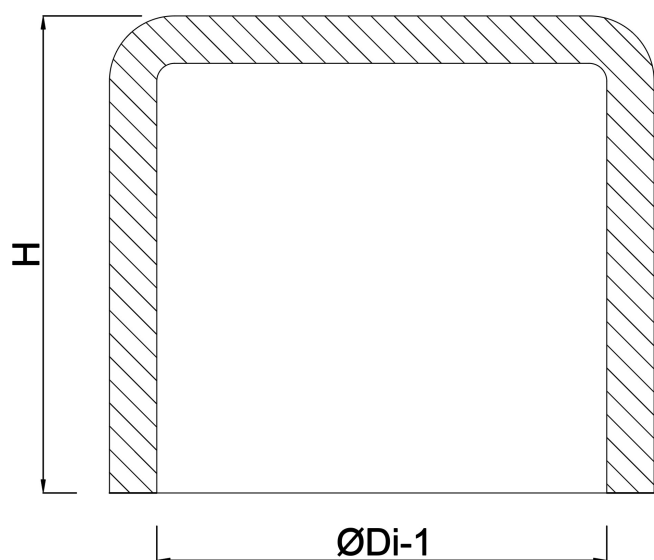

Cap PVC-U 315 mm glue socket 10bar grey (0100398)

TECHNICAL SPECIFICATIONS

Colour grey

Material PVC-U

Connection glue socket

Size 315 mm

Pressure 10 bar

DIMENSIONS

H 233 mm

ØDi-1 315 mm

Last modified date: 14/03/2026

Bosta UK Ltd.
Reflection House
Olding Road
Bury St. Edmunds
Suffolk
IP33 3TA
T +44 (0) 1284 716580
E enquiries@bosta.co.uk
<http://www.bosta.com>