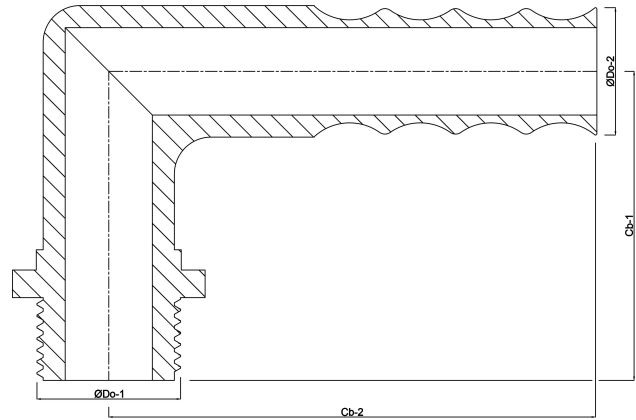

**Hose tail elbow 90° PA (nylon)
1/2" x 16 mm male thread x
hose tail 16bar white (0440543)**

TECHNICAL SPECIFICATIONS

Colour	white
Material	PA (nylon)
Connection	male thread x hose tail
Max. temperature	80 °C
Pressure	16 bar
Max. temp.	80 °C
Size	1/2" x 16 mm

DIMENSIONS

Cb-1	44.6 mm
Cb-2	38 mm
ØDo-1	1/2 "
ØDo-2	16 mm
β	90 °

Last modified date: 23/05/2026

Bosta UK Ltd.
Reflection House
Olding Road
Bury St. Edmunds
Suffolk
IP33 3TA
T +44 (0) 1284 716580
E enquiries@bosta.co.uk
<http://www.bosta.com>