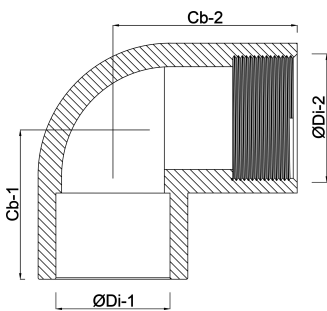

**VDL Adaptor elbow 90° PVC-U  
75 mm x 2 1/2" glue socket x  
female thread 10bar grey with  
stainless steel ring type  
reinforced (0110173)**

**V-L Van de Lande**

# TECHNICAL SPECIFICATIONS

Colour	grey
Type	reinforced
Material	PVC-U
Feature	with stainless steel ring
Connection	glue socket x female thread
Size	75 mm x 2 1/2"
Pressure	10 bar

## DIMENSIONS

Cb-1	83 mm
Cb-2	83 mm
ØDi-1	75 mm
ØDi-2	2 1/2 "

**Last modified date: 14/03/2026**

Bosta UK Ltd.  
Reflection House  
Olding Road  
Bury St. Edmunds  
Suffolk  
IP33 3TA  
T +44 (0) 1284 716580  
E [enquiries@bosta.co.uk](mailto:enquiries@bosta.co.uk)  
<http://www.bosta.com>