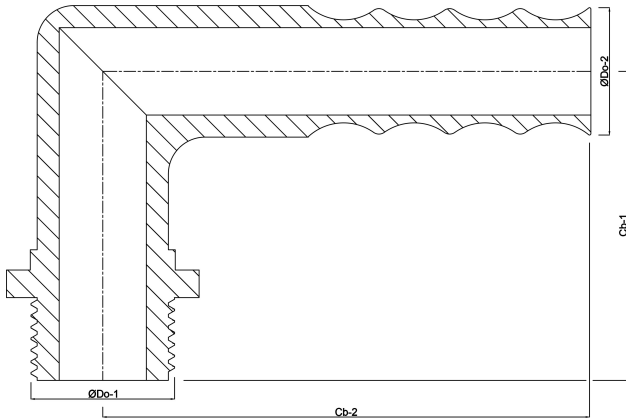

**Hose tail elbow 90° nylon 1" x
25 mm male thread x hose tail
10bar grey (0440200)**

TECHNICAL SPECIFICATIONS

Colour	grey
Material	nylon
Connection	male thread x hose tail
Max. temperature	80 °C
Pressure	10 bar
Size	1" x 25 mm

DIMENSIONS

Cb-1	49 mm
Cb-2	60 mm
ØDo-1	1 "
ØDo-2	25 mm
β	90 °

Last modified date: 23/05/2026

Bosta UK Ltd.
Reflection House
Olding Road
Bury St. Edmunds
Suffolk
IP33 3TA
T +44 (0) 1284 716580
E enquiries@bosta.co.uk
<http://www.bosta.com>