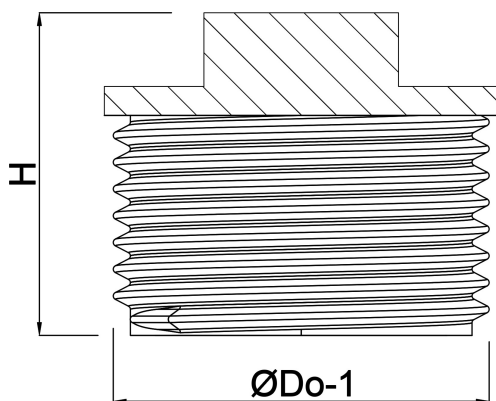

**Profec Nr. 290 Plug cast iron
black 1/2" male thread 25bar
DVGW (1129004)**

TECHNICAL SPECIFICATIONS

Material cast iron black

Approval DVGW

Connection male thread

Fitting nr. Nr. 290

Temperature range -20°C - 120°C

Pressure 25 bar

Size 1/2"

DIMENSIONS

F-1 12 mm

H 27 mm

ØDo-1 1/2 "

Last modified date: 14/03/2026

Bosta UK Ltd.
Reflection House
Olding Road
Bury St. Edmunds
Suffolk
IP33 3TA
T +44 (0) 1284 716580
E enquiries@bosta.co.uk
<http://www.bosta.com>