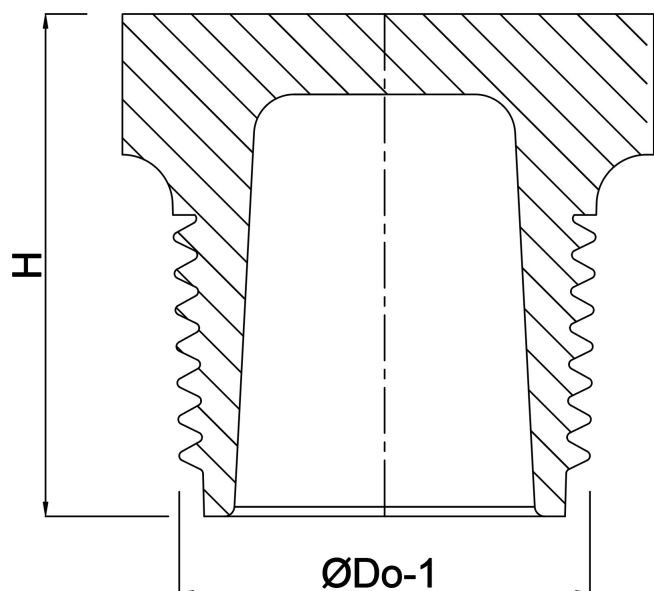

# Plug PP 3/4" male thread 10bar beige (0330430)

# TECHNICAL SPECIFICATIONS

Colour beige

Material PP

Connection male thread

Pressure 10 bar

Size 3/4"

## DIMENSIONS

H 28 mm

ØDo-1 3/4 "

**Last modified date: 13/03/2026**

Bosta UK Ltd.  
Reflection House  
Olding Road  
Bury St. Edmunds  
Suffolk  
IP33 3TA  
T +44 (0) 1284 716580  
E [enquiries@bosta.co.uk](mailto:enquiries@bosta.co.uk)  
<http://www.bosta.com>