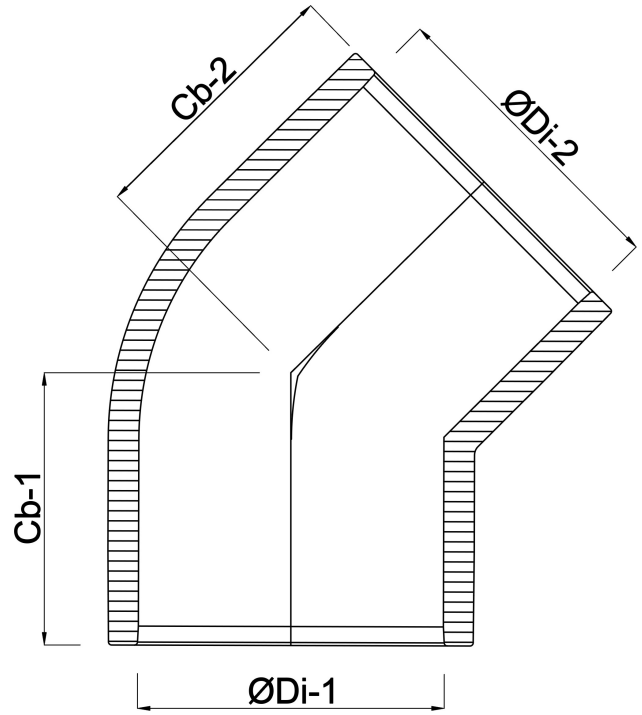

**VDL Elbow 45° PVC-U 125 mm
glue socket 16bar grey
(7002616)**

V-L Van de Lande

TECHNICAL SPECIFICATIONS

Colour grey

Material PVC-U

Size 125 mm

Connection glue socket

Pressure 16 bar

DIMENSIONS

Cb-1 95.5 mm

Cb-2 95.5 mm

ØDi-1 125 mm

ØDi-2 125 mm

β 45 °

Last modified date: 27/05/2026

Bosta UK Ltd.
Reflection House
Olding Road
Bury St. Edmunds
Suffolk
IP33 3TA
T +44 (0) 1284 716580
E enquiries@bosta.co.uk
<http://www.bosta.com>