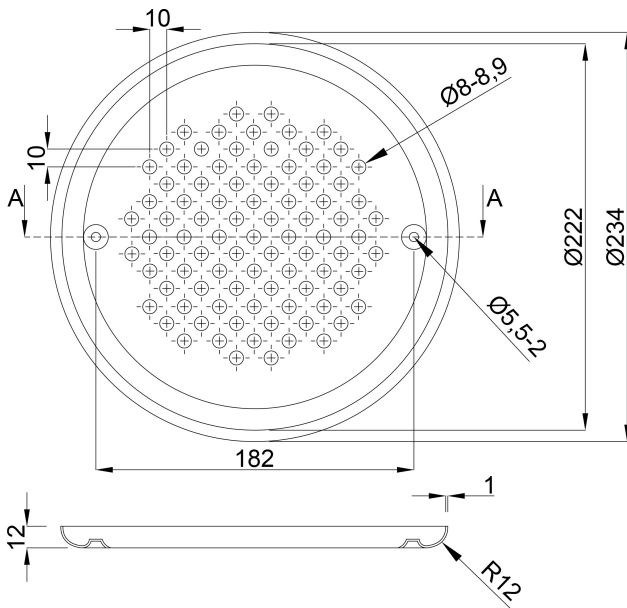

TECHNICAL SPECIFICATIONS

Colour stainless steel

Type Standard

Material stainless steel 316

Size 222 mm

DIMENSIONS

H 12 mm

Last modified date: 26/05/2026