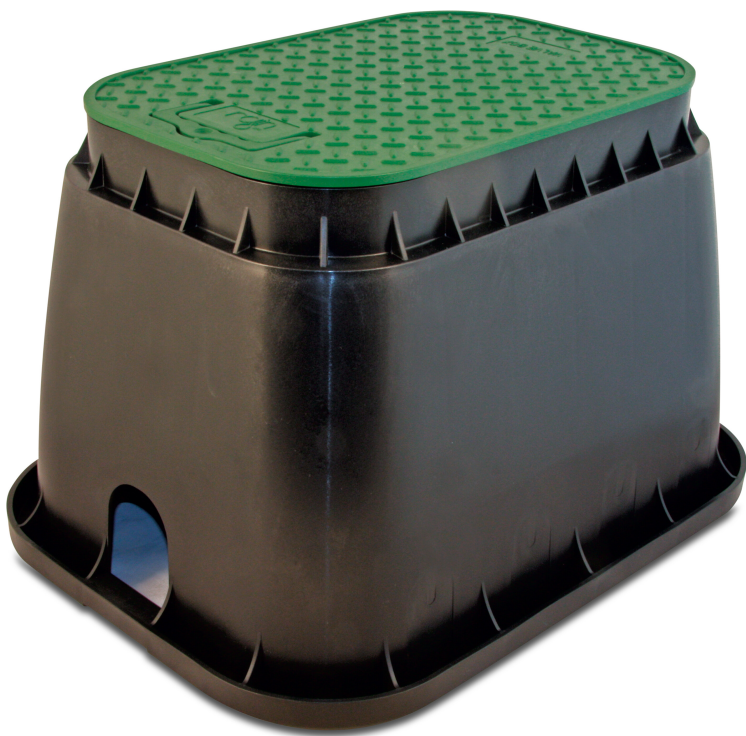

# Rain Valve box rectangular PP black/green type Jumbo (7030859)

# TECHNICAL SPECIFICATIONS

Colour	black/green
Material	PP
Material cover	polyethylene
Height	330 mm
Number of Exhausts	1
Type	Jumbo
Packaging	1 pcs
Length	660 mm
Width	495 mm
Cover	55,5 x 38,5 cm

**Last modified date: 26/05/2026**